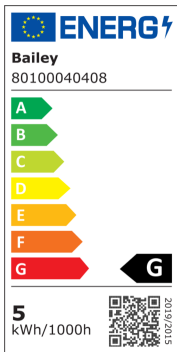

**LED Spot PAR16 GU10 DIM 5W (50W) 350lm 930 15D**

Article number 80100040408

BAI BaiSpot LED PAR16 GU10 5W 3000K 15° Spot 350lm (50W) Dimmable 230V-240V 930 51x52mm MR16 Reflector LED-lamp

Ambient temperature range: -20°C to +35°C Ambient temperature range: -20°C to +35°C

**General ETIM properties**

ETIM group	Lamps
ETIM class	LED-lamp/Multi-LED
Name	80100040408
Brand	Bailey
Productseries	BaiSpot LED MV
Product type	GU10 Spot

## ETIM specifications

IFTTT support available	No
Compatible with Amazon Alexa	No
Compatible with Google Assistant	No
Compatible with Apple HomeKit	No
Photobiological safety according to EN 62471	Other
With remote control	No
Remote operation possible	No
Average nominal lifespan [h]	25000
Weighted energy consumption in 1000 hours [kWh]	5
Min. number of switching cycles	15000
Energy efficiency class	G
Lamp designation	PAR16
Energy Efficiency Index (EEI)	0.19
Degree of protection (IP)	IP20
Length [mm]	52
Diameter [mm]	51
Dimmable	Yes
Colour consistency (McAdam ellipse)	SDCM6
Beam angle [°]	15 - 15
Colour housing	Other
Colour temperature [K]	3000 - 3000
Colour	White
Socket	GU10
Colour of light according to EN 12464-1	Warm white <3300 K
Type of glass/cover	Prism
Filament lamp	No
Lamp shape	Reflector
Colour rendering index CRI	90-100
Luminous intensity [cd]	460
Lamp efficacy [lm/W]	70
Luminous flux [lm]	350 - 350
Voltage type	AC
Lamp power [W]	5 - 5
Power factor	0.6
Nominal current [mA]	23 - 23
Nominal voltage [V]	220 - 240